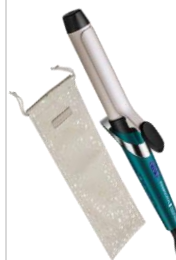

MODEL	DESCRIPTION	QTY PACK	RRP INC 15% GST	COST EX GST
CI97MS3AU	3 in 1 Multistylers - Curl & Wave Rose Gold Ceramic barrels for even heat transfer to lock in styles Tourmaline Ionic Technology – smooth, shiny hair Variable heat settings with LED lights – 3 intensity 160°C to 220°C 3 interchangeable barrels, 3 styles - To suit your styling needs and mood 19mm small tong: defined, textured curls 13-25mm conical wand: beach waves 32mm wide tong: Loose curls/soft waves 3 Year Warranty	4	$129.99	$45.67
CI7801AU	Illusion Curling Wand Black iridescent design Advanced ceramic coating infused with 3 minerals - Tourmaline, Black Quartz & Onyx – and enriched with Keratin, with 12x more ceramic^ for salon quality results OptiHeat Technology - delivers consistent heat from root to tip to achieve long lasting curls** Ionic Conditioning Technology - combats static for all day anti-frizz protection* 25-38mm conical barrel - creates soft waves & natural curls Fast 30-second heat up with temperature lock function Digital temperature controls, 10 settings up to 210°C Stay cool safety tip & heat protection stand Worldwide voltage Automatic safety shut off after 60 minutes 3m salon length swivel cord Includes: Styling glove & Storage pouch ^vs. standard ceramic coating *vs. standard Remington Styler **shown in laboratory trials after 24 hours 5 Year Warranty	4	$139.99	$54.77
CI8648AU	Advanced Coconut Therapy Curling Tong Integrated Heat Sensor Sensor On/Off Button and LED indicator Advanced Ceramic Coated Barrel with Micro-Conditioners infused with Coconut & UV Filters 32mm Barrel with Clip 5 Digital Temperature settings up to 210°C Fast Heat-Up, Ready to use in 30-Seconds Temperature Lock Function Temperature Boost Function Automatic Safety Shut Off after 60-Minutes Heat Protection Stand Cool Tip 3m Salon Length Swivel Cord Worldwide Voltage Luxury Storage Pouch 5 Year Warranty	4	$149.99	$58.69