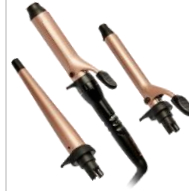

MODEL	DESCRIPTION	QTY PACK	RRP INC 15% GST	COST EX GST
CI97MS3AU	3 in 1 Multistylers - Curl & Wave Rose Gold Ceramic barrels for even heat transfer to lock in styles Tourmaline Ionic Technology – smooth, shiny hair Variable heat settings with LED lights – 3 intensity 160°C to 220°C 3 interchangeable barrels, 3 styles - To suit your styling needs and mood 19mm small tong: defined, textured curls 13-25mm conical wand: beach waves 32mm wide tong: Loose curls/soft waves 3 Year Warranty	4	$129.99	$45.67
CI7801AU	Illusion Curling Wand Black iridescent design Advanced ceramic coating infused with 3 minerals - Tourmaline, Black Quartz & Onyx – and enriched with Keratin, with 12x more ceramic^ for salon quality results OptiHeat Technology - delivers consistent heat from root to tip to achieve long lasting curls** Ionic Conditioning Technology - combats static for all day anti-frizz protection* 25-38mm conical barrel - creates soft waves & natural curls Fast 30-second heat up with temperature lock function Digital temperature controls, 10 settings up to 210°C Stay cool safety tip & heat protection stand Worldwide voltage Automatic safety shut off after 60 minutes 3m salon length swivel cord Includes: Styling glove & Storage pouch ^vs. standard ceramic coating *vs. standard Remington Styler **shown in laboratory trials after 24 hours 5 Year Warranty	4	$139.99	$54.77
CI8648AU	Advanced Coconut Therapy Curling Tong Integrated Heat Sensor Sensor On/Off Button and LED indicator Advanced Ceramic Coated Barrel with Micro-Conditioners infused with Coconut & UV Filters 32mm Barrel with Clip 5 Digital Temperature settings up to 210°C Fast Heat-Up, Ready to use in 30-Seconds Temperature Lock Function Temperature Boost Function Automatic Safety Shut Off after 60-Minutes Heat Protection Stand Cool Tip 3m Salon Length Swivel Cord Worldwide Voltage Luxury Storage Pouch 5 Year Warranty	4	$149.99	$58.69